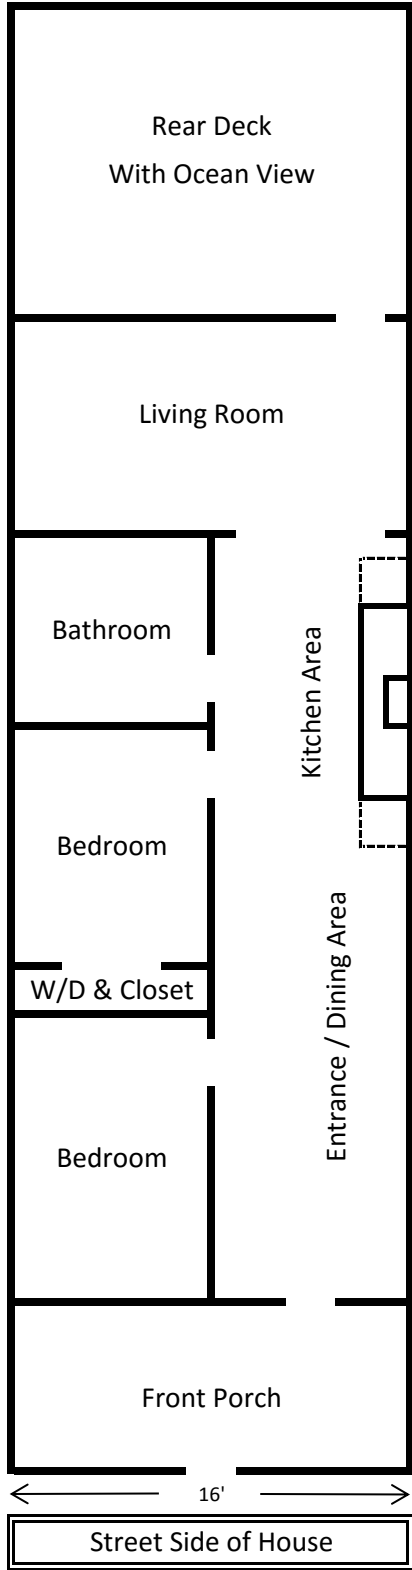

Sal del Mar  
Isla de Vieques

Sal del Mar "DN"

Revision Date  
January 8, 2016

Not To Scale - Approximate Dimensions

562 sq ft Gross Living Area (LxW)

368 sq ft Gross Outdoor Living Area (LxW)