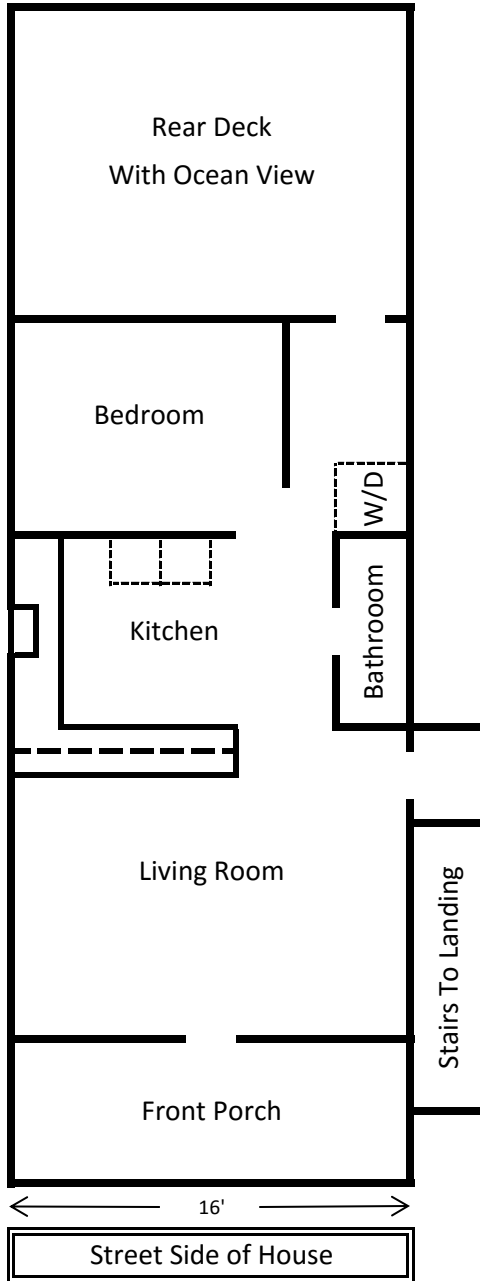

Sal del Mar
Isla de Vieques

Sal del Mar "UP"

Revision Date
January 8, 2016

Not To Scale - Approximate Dimensions

496 sq ft Gross Living Area (LxW)

342 sq ft Gross Outdoor Living Area (LxW)